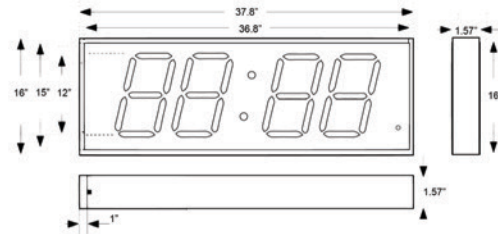

KEY FEATURES

SPECIFICATIONS

SKU#	Numeral size	Digits	LEDs	Max viewing range	Weight	Power	Application	Warranty
XL-124W	12"	4	●	400 ft	18lbs	24W (12V/2A)	Outdoor	1-Yr

DIMENSIONS

Figure A. Model XL-124W, front view