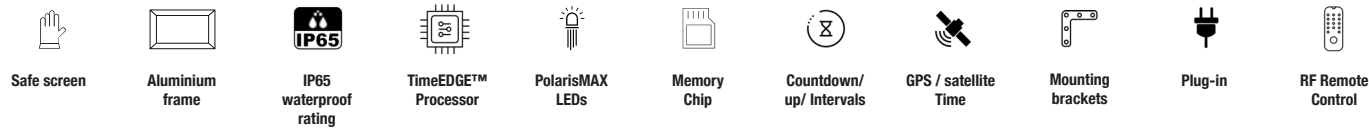

# DATASHEET Model XL-96W

**MAKE  
TIME  
COUNT™**

*EZCLOCKS, LLC  
8565 S Eastern ave, suite 150  
Las Vegas, NV 89123  
Phone: (702) 726 9030*

■ KEY FEATURES

■ SPECIFICATIONS

SKU#	Numeral size	Digits	LEDs	Max viewing range	Weight	Power	Application	Warranty
XL-96W	9"	6	●	280 ft	16lbs	24W (12V/2A)	Indoor/Outdoor	1-Yr