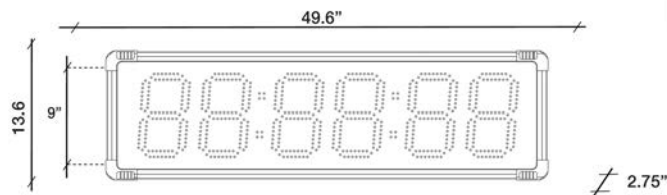

# DATASHEET Model XL-96W

**MAKE  
TIME  
COUNT™**

*EZCLOCKS, LLC  
8565 S Eastern ave, suite 150  
Las Vegas, NV 89123  
Phone: (702) 726 9030*

■ KEY FEATURES

■ SPECIFICATIONS

SKU#	Numeral size	Digits	LEDs	Max viewing range	Weight	Power	Application	Warranty
XL-96W	9"	6	●	280 ft	16lbs	24W (12V/2A)	Indoor/Outdoor	1-Yr

■ DIMENSIONS

Figure A. Model XL-96W, front view

■ KEY FUNCTIONS

- ✓ Displays GPS/ atomic Time of day in 12 hours or military time (hours & minutes display)
- ✓ Countdown/ up in hours / minutes or minutes / seconds
- ✓ Stopwatch & interval timing (including master interval sequence automation)