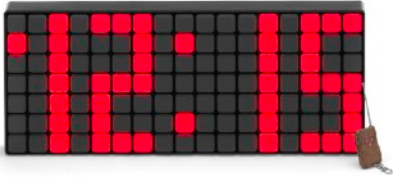

BIGTIMECLOCKS®

MODEL 114

10" LED PLASMA WALL CLOCK

1-702 726-9030

info@bigtimeclocks.biz

www.bigtimeclocks.biz

KEY FEATURES

- Huge 10 inch LED wall clock. Is easily viewed from practically any distance, great for home, business, school, gym, church, warehouse, etc.
- PATENTED LED DESIGN lights up 119 acrylic squares to display time in a non-glare unique way
- Wall or shelf/desk placement
- REMOTE CONTROL for time changing on Wall
- AM/PM Indicator 12 hour operation
- A real conversation piece
- Excellent for the legally blind and visually impaired or low vision
- Internal battery back-up if power is lost
- Power Source: 110 volt AC Adapter Powered, included

SPECIFICATIONS

- Power Source: 110 volt AC adapter is included
- Approximate Dimensions: 23" x 10" x 3.5"
- 1-year warranty

DESCRIPTION

Place this incredible display LED Plasma Clock with 10-inch numbers anywhere and you'll easily see the time from 200 feet!! It's not just a clock-it's a work of art. The clock uses the minimum of space to get such a huge display- only 23" x 10" x 3.5" deep is incredible.