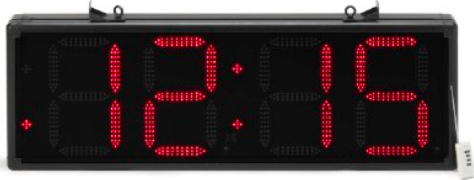

BIGTIMECLOCKS®

MODEL 280

12" NUMERALS LED OUTDOOR WATERPROOF WALL CLOCK

1-702 726-9030

info@bigtimeclocks.biz

www.bigtimeclocks.biz

KEY FEATURES

- Huge 12 inch LED clock. Is easily viewed from practically any distance, great for factories, businesses, school, gym, church, warehouse, etc.
- Waterproof IP65 rating
- Internal GPS for time accuracy
- 100000 hours LED life
- 12/24 hour operation
- 400 feet Remote Control to easily change the time if necessary while clock is on the wall
- Backup internal battery
- Easy installation and mounting. Rings to hang from the ceiling, etc. Brackets included mounting on wall

SPECIFICATIONS

- DIMENSIONS: 60" X 18" X 1.5"
- Power Source: 110 volt AC Adapter Powered, included.
- 1-year warranty
- Giant 12" Ultra-Bright LED Digits
- Weight: 16lbs

DESCRIPTION

Place this GIANT 12" NUMERALS WATERPROOF OUTDOOR LED CLOCK anywhere and you'll easily see the correct time from 400 feet. State of the art and top of the line quality all-around. This clock incorporates a GPS internally to keep accurate time. If you do need to change time for any reason there is a 400 feet radio frequency remote control to operate the clock. The clock has ultra-bright LED's to increase visibility in any conditions. It is IP65 waterproof so it can stand direct weather. You can either hang from a ceiling with included rings or mount on a wall. Brackets/hardware are included. It has a non glare screen to maintain readability in high sunshine conditions.

Almost 4 feet long the outdoor clock has energy efficient large red LED lights (only few dollars a year in energy consumption) and can easily be seen from any angle so you'll always know the proper time. It's perfect for any swimming pool, outside wall. factory setting, indoor/outdoor tennis, sports venue, business, school, gym, church, warehouse, etc.